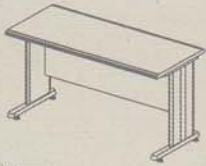

FEATURES

Also Featuring:

SPESIFIKASI GOLD SERIES

SIDE DESK
CHERRY
UOD 4050 W120-D500-H70 (CM)

COMPUTER / OFFICE DESK
CHERRY
UOD 4052A W80-D74-H75 (CM)

OFFICE DESK
CHERRY
UOD 4052 W120-D74-H75 (CM)
UOD 4054 W140-D74-H75 (CM)
UOD 4056 W160-D74-H75 (CM)