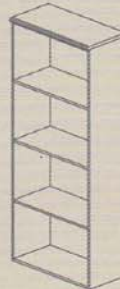

FEATURES

Also Featuring:

SPESIFIKASI GOLD SERIES

SIDE DESK
CHERRY
UOD 4050 W120-D500-H70 (CM)

COMPUTER / OFFICE DESK
CHERRY
UOD 4052A W80-D74-H75 (CM)

OFFICE DESK
CHERRY
UOD 4052 W120-D74-H75 (CM)
UOD 4054 W140-D74-H75 (CM)
UOD 4056 W160-D74-H75 (CM)

DRAWER FOR SIDE DESK
CHERRY
UFD 4150 W40-D33-H40 (CM)

FIXED PEDESTAL
CHERRY
UFD 4153 W40-D47-H47 (CM)

FIXED PEDESTAL
CHERRY
UFD 4154 W40-D47-H47 (CM)

MOBILE PEDESTAL
CHERRY
UFD 4155 W40-D50-H54 (CM)

MOBILE PEDESTAL
CHERRY
UMP 4156 W40-D50-H54 (CM)

FILING DRAWER
CHERRY
UFD 4252 W40-D50-H54 (CM)

FILING DRAWER
CHERRY
UFD 4253 W40-D50-H108.5 (CM)

HIGH STORAGE UNIT
CHERRY
UST 4554 W79-D40-H200 (CM)

LOW STORAGE UNIT
CHERRY
UST 4354 W79-D40-H107 (CM)

HIGH SWING PANEL DOOR
CHERRY
UST 4550 W39-D1.8-H185.6 (CM)