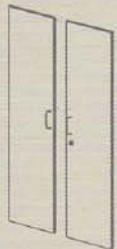

DRAWER FOR SIDE DESK
CHERRY
UFD 4150 W40-D33-H40 (CM)

FIXED PEDESTAL
CHERRY
UFD 4153 W40-D47-H47 (CM)

FIXED PEDESTAL
CHERRY
UFD 4154 W40-D47-H47 (CM)

MOBILE PEDESTAL
CHERRY
UFD 4155 W40-D50-H54 (CM)

MOBILE PEDESTAL
CHERRY
UMP 4156 W40-D50-H54 (CM)

FILING DRAWER
CHERRY
UFD 4252 W40-D50-H54 (CM)

FILING DRAWER
CHERRY
UFD 4253 W40-D50-H108.5 (CM)

HIGH STORAGE UNIT
CHERRY
UST 4554 W79-D40-H200 (CM)

LOW STORAGE UNIT
CHERRY
UST 4354 W79-D40-H107 (CM)

HIGH SWING PANEL DOOR
CHERRY
UST 4550 W39-D1.8-H185.6 (CM)

LOW SWING PANEL DOOR
CHERRY
UST 4350 W39-D1.8-H93 (CM)

LOW SWING GLASS DOOR
BLACK
UST 4502 W39-D0.5-H93 (CM)

COUNTER TOP
CHERRY
URC 4952 W120-D30-H3 (CM)
URC 4954 W140-D30-H3 (CM)
URC 4956 W160-D30-H3 (CM)