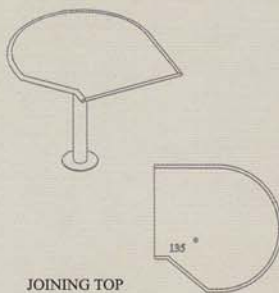

FILING DRAWER
CHERRY
UFD 4252 W40-D50-H54 (CM)

FILING DRAWER
CHERRY
UFD 4253 W40-D50-H108.5 (CM)

HIGH STORAGE UNIT
CHERRY
UST 4554 W79-D40-H200 (CM)

LOW STORAGE UNIT
CHERRY
UST 4354 W79-D40-H107 (CM)

HIGH SWING PANEL DOOR
CHERRY
UST 4550 W39-D1.8-H185.6 (CM)

LOW SWING PANEL DOOR
CHERRY
UST 4350 W39-D1.8-H93 (CM)

LOW SWING GLASS DOOR
BLACK
UST 4502 W39-D0.5-H93 (CM)

COUNTER TOP
CHERRY
URC 4952 W120-D30-H3 (CM)
URC 4954 W140-D30-H3 (CM)
URC 4956 W160-D30-H3 (CM)

AFRON
BLACK
UST 4003 W79-D40-H10 (CM)

ROUND CONFERENCE TABLE
CHERRY
UST 4751 W120-D120-H75 (CM)

CPU HOLDER
CHERRY

KEYBOARD TRAY
BLACK

JOINING TOP
BLACK
UJT 4851 W79-D79-H3 (CM)

JOINING TOP
BLACK
UST 4853 W100-D100-H3 (CM)

JOINING TOP
BLACK
UJT 4856 W158-D79-H3 (CM)

JOINING TOP
BLACK
UJT 4857 W148-D74-H3 (CM)