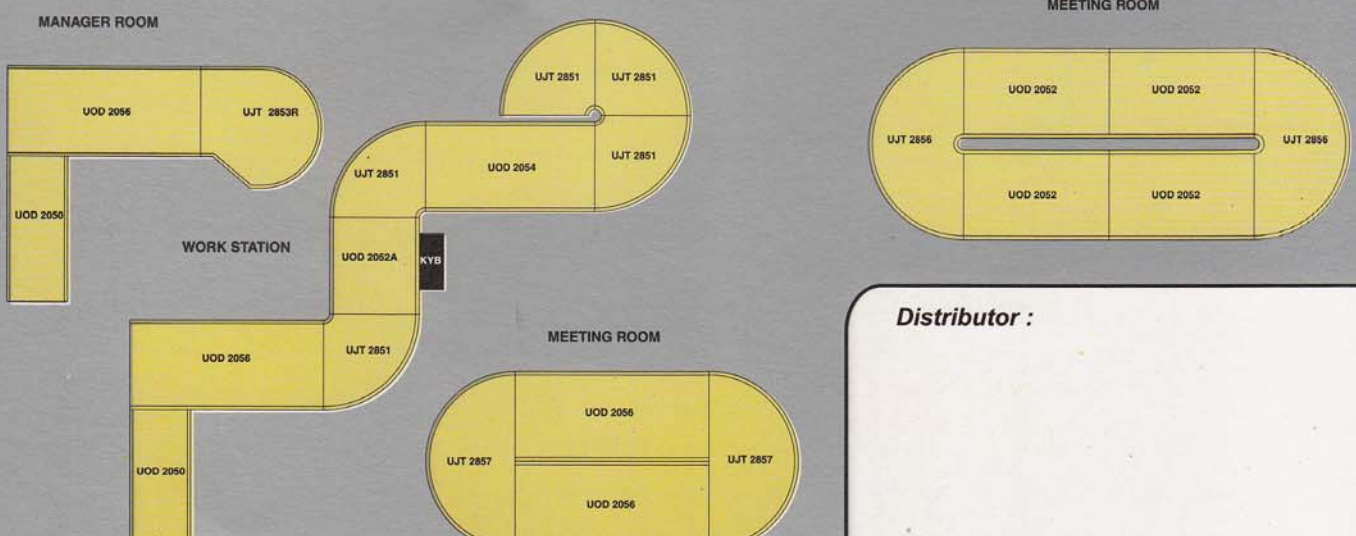

FILING DRAWER CHERRY MAPLE UFL 2252 UFL 2262 W47-D59-H74	FILING DRAWER CHERRY MAPLE UFL 2253 UFL 2263 W47-D59-H108	LOW STORAGE UNITS PANEL DOOR CHERRY MAPLE UST 2351B UST 2361B W40-D40-H75	LOW STORAGE UNITS PANEL DOOR CHERRY MAPLE UST 2352B UST 2362B W60-D40-H75	LOW STORAGE UNITS GLASS DOOR CHERRY MAPLE UST 2353B UST 2363B W40-D40-H75	LOW STORAGE UNITS GLASS DOOR CHERRY MAPLE UST 2354B UST 2364B W60-D40-H75	LOW STORAGE UNITS CHERRY MAPLE UST 2355B UST 2365B W40-D40-H75

KEYBOARD TRAY CHERRY MAPLE UKT 2001 W61-D44-H7	BASE CABINET BLACK UST 2003A W40-D36-H10 UST 2003 W80-D36-H10	STORAGE UNIT TOPS CHERRY MAPLE UST 2504 UST 2604 W40-D40-H2.5 UST 2508 UST 2608 W80-D40-H2.5 UST 2515 UST 2615 W159-D40-H2.5 UST 2519 UST 2619 W198-D40-H2.5 UST 2523 UST 2623 W238-D40-H2.5	HIGH STORAGE UNITS PANEL DOOR CHERRY MAPLE UST 2551A UST 2561A W40-D40-H120	HIGH STORAGE UNITS PANEL DOOR CHERRY MAPLE UST 2552A UST 2562A W60-D40-H120	HIGH STORAGE UNITS GLASS DOOR CHERRY MAPLE UST 2553A UST 2563A W40-D40-H120	HIGH STORAGE UNITS GLASS DOOR CHERRY MAPLE UST 2554A UST 2564A W60-D40-H120

JOINING TOP CHERRY MAPLE UJT 2851 UJT 2861 W74-D74-H2.5	JOINING TOP CHERRY MAPLE UJT 2853 R UJT 2863 R W100-D100-H75 UJT 2853 L UJT 2863 L W100-D100-H75	JOINING TOP CHERRY MAPLE UJT 2856 UJT 2866 W158-D79-H75	JOINING TOP CHERRY MAPLE UJT 2857 UJT 2867 W148-D74-H75

UPPER UNIT				
BASE UNIT				

Distributor :